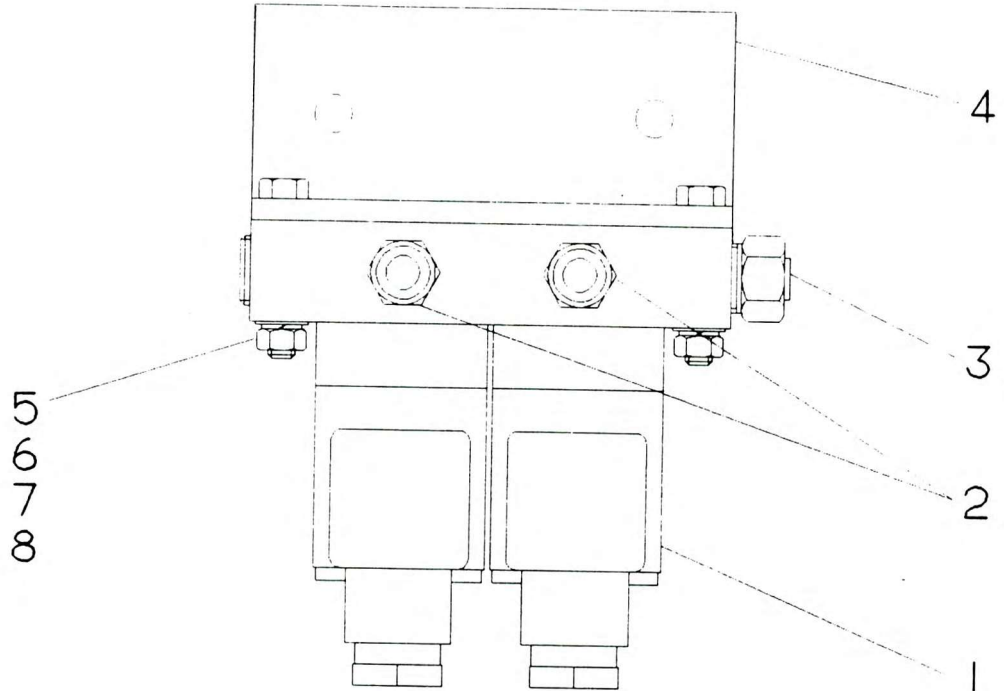

VALVE GANG SUB ASSY 3/2 SOLENOID

NO.	PART NO.	QTY.	DESCRIPTION	NO.	PART NO.	QTY.	DESCRIPTION
1 +	7-926-990455	1	Valve Solenoid - 2 Gang Manif 3/2 NO				
2	7-443-991235	2	Connector Male 1/8" BSPT x 1/4" Tube - To Outlet Ports				
3	7-443-991234	1	Connector Male 1/4" BSPT x 1/4" Tube				
4	6-030-991080	1	Angle - Mounting				
5	7045006	2	Screw Hex Head M5 x 30 Long				
6	7066535	2	Washer Plain M5				
7	7067217	2	Washer Spring M5				
8	7069004	2	Nut Hex Full M5				
+ See further breakdown in this group							